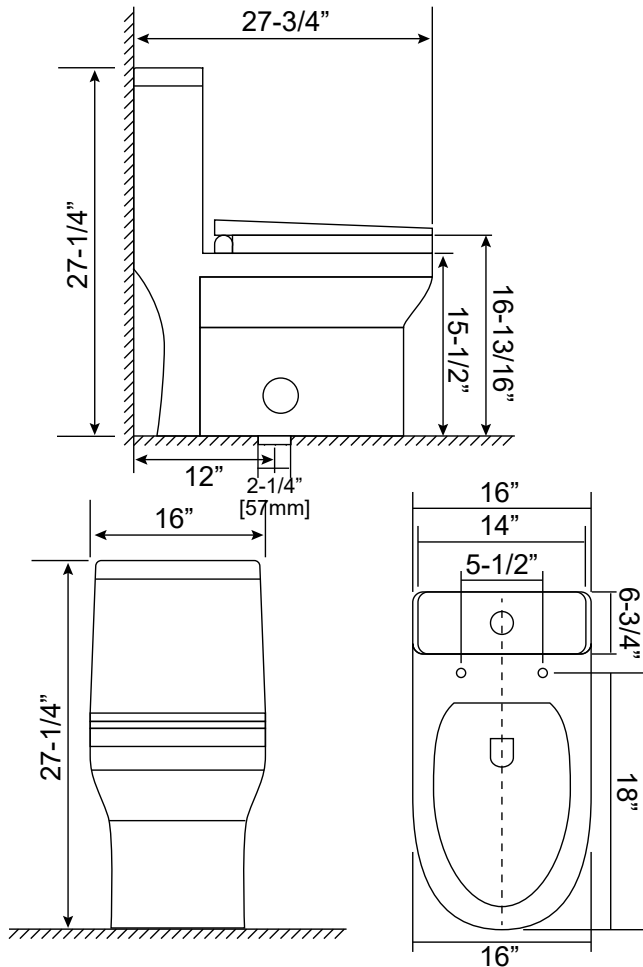

DSW-1EP18W

UPC: 813649025507

Style:

- One Piece Toilet
- Low Profile Tank
- Push Button Flush

Materials:

- Porcelain

Features:

- Single (SF) Or Dual Flush (DF) Available
- 1.28 gpf or 1.1/1.6 gpf
- Elongated Bowl
- Water Saving Flush System
- 2" Flush Valve
- 12" Rough In
- Soft-Close Seat Included
- Concealed Waste Trap
- High Quality Glaze That Resist Stains And Microbes

Drain Info:

- 2.25" trapway
- Wax ring adapts to standard 3" waste line

Certifications:

- cUPC

Warranty:

- 5 Year Limited Warranty

Available Color/Finish

Models Available: